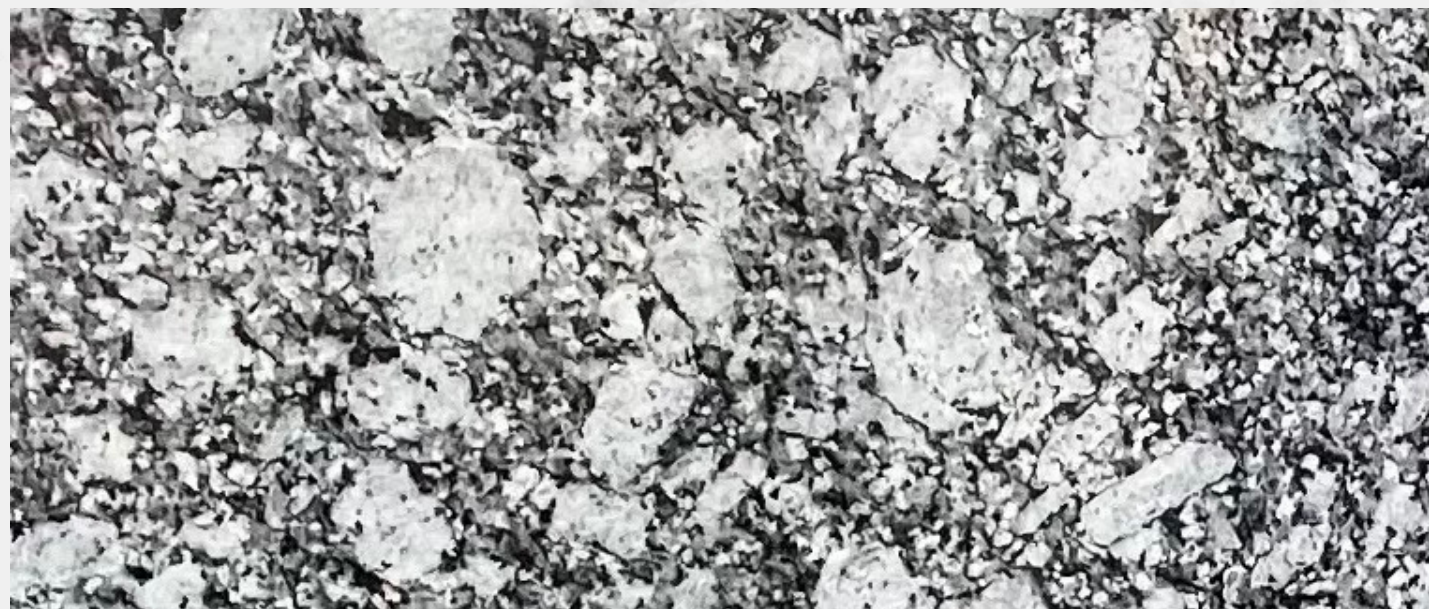

ANDROMEDA WHITE

ALASKA WHITE

ALASKA WHITE

BLUE DUNES

CHECKER WHITE

BLUE DUNES

P WHITE

ARAVALI WHITE

P WHITE

TITANIUM GRANITE

BLACK MARKINO

ALASKA RED

A CUBE
STONE WORLD

ALASKA GOLD

INVICTUS COLLECTION

PEARL BLUE