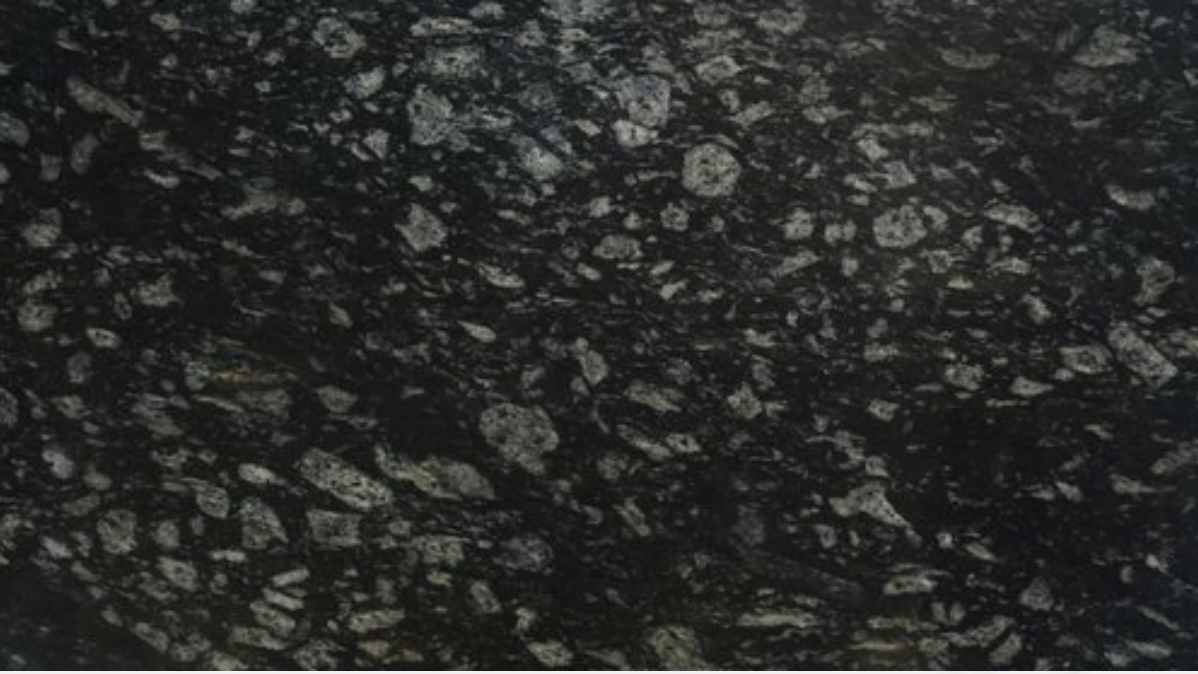

A CUBE
STONE WORLD

A CUBE STONE WORLD

INVICTUS
COLLECTION

2021

A CUBE STONE WORLD

A CUBE
STONE WORLD

GRANITE CATALOGUE 2021

ANDROMEDA WHITE

ANDROMEDA WHITE

ALASKA WHITE

ALASKA WHITE

BLUE DUNES

CHECKER WHITE

BLUE DUNES

P WHITE

ARAVALI WHITE

P WHITE

TITANIUM GRANITE

BLACK MARKINO

ALASKA RED

A CUBE
STONE WORLD

ALASKA GOLD

INVICTUS COLLECTION

PEARL BLUE