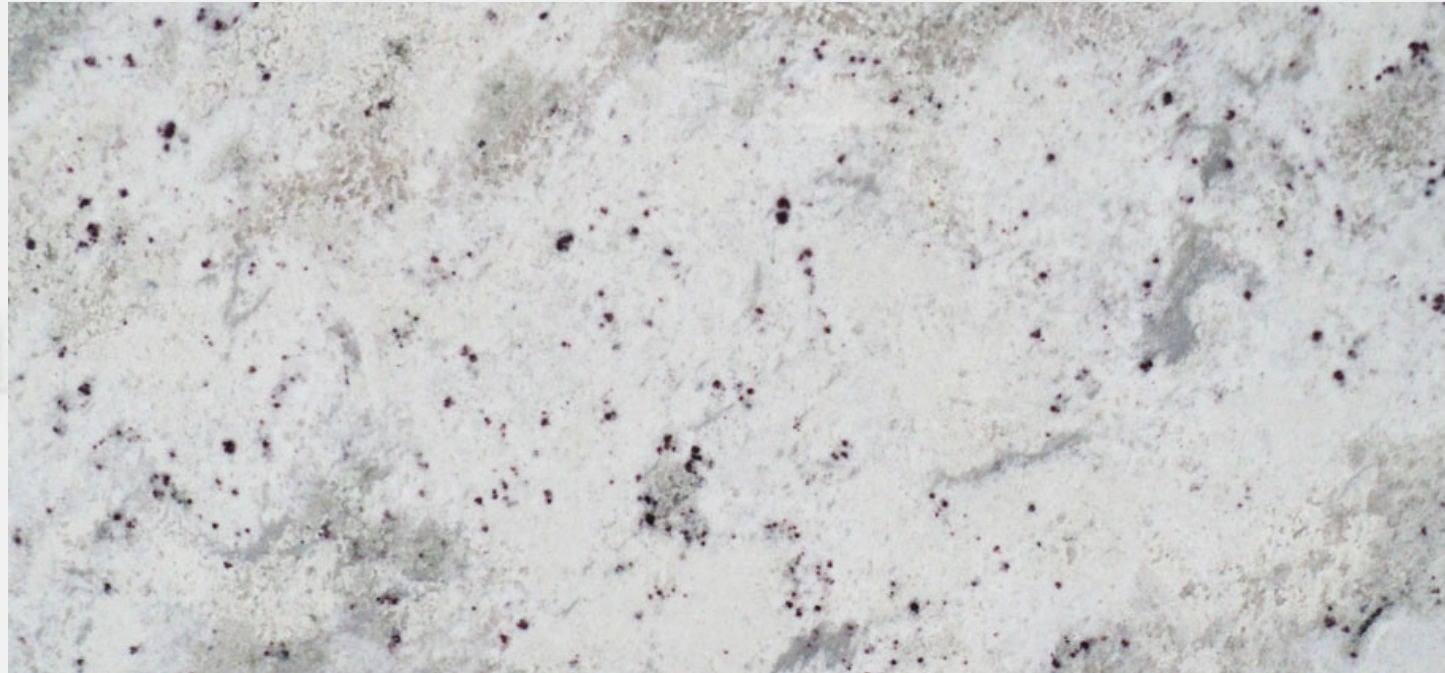

A CUBE
STONE WORLD

A CUBE STONE WORLD

INVICTUS
COLLECTION

2021

A CUBE STONE WORLD

A CUBE
STONE WORLD

GRANITE CATALOGUE 2021

ANDROMEDA WHITE

ANDROMEDA WHITE

ALASKA WHITE

ALASKA WHITE

BLUE DUNES

CHECKER WHITE

BLUE DUNES

P WHITE

ARAVALI WHITE

P WHITE

TITANIUM GRANITE

BLACK MARKINO

ALASKA RED

A CUBE
STONE WORLD

ALASKA GOLD

INVICTUS COLLECTION

PEARL BLUE