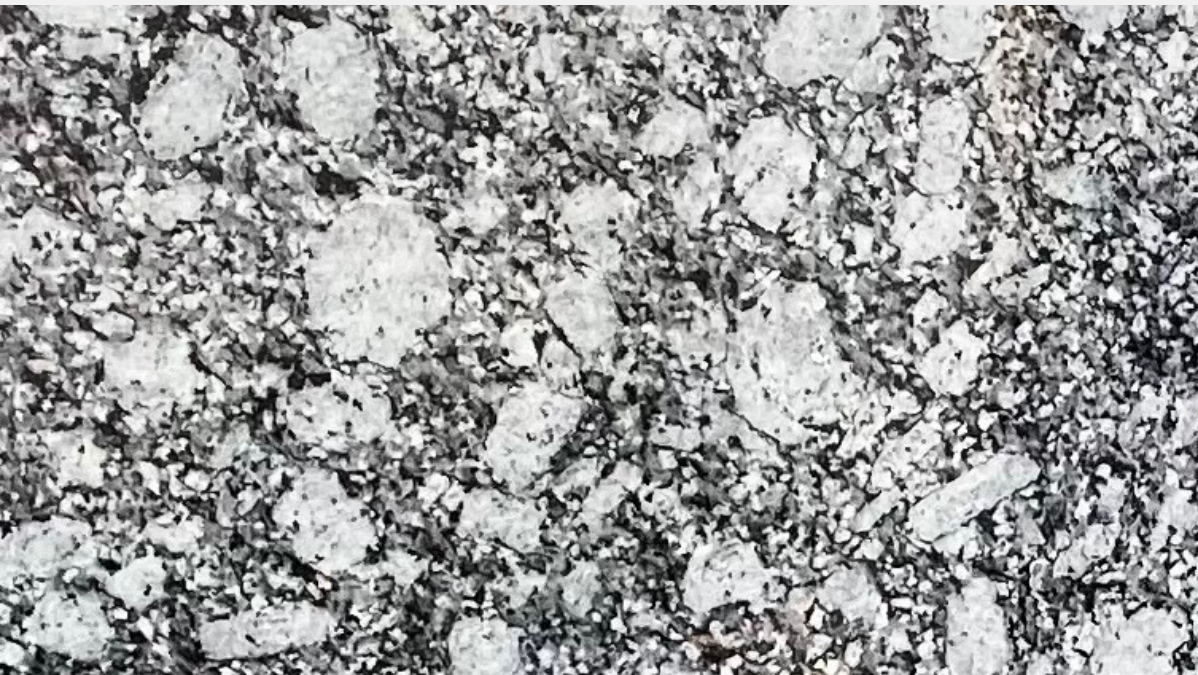

A CUBE
STONE WORLD

A CUBE STONE WORLD

INVICTUS
COLLECTION

2021

A CUBE STONE WORLD

A CUBE
STONE WORLD

GRANITE CATALOGUE 2021

ANDROMEDA WHITE

P WHITE

TITANIUM GRANITE

BLACK MARKINO

ALASKA RED

A CUBE
STONE WORLD

ALASKA GOLD

INVICTUS COLLECTION

PEARL BLUE