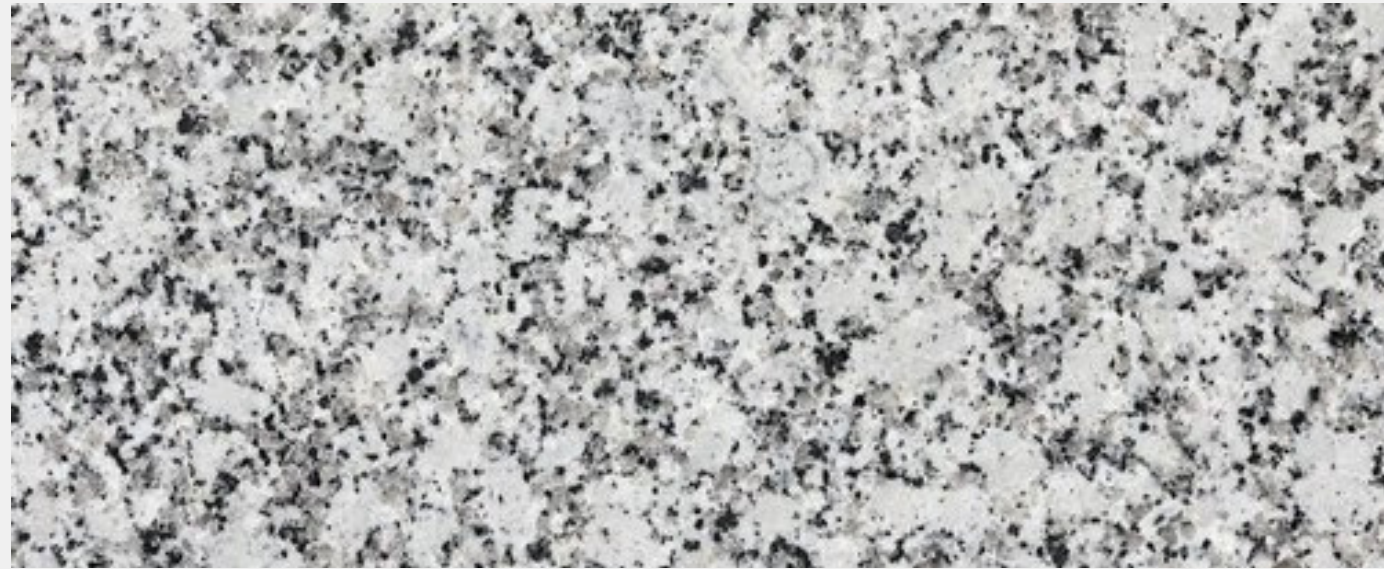

ANDROMEDA WHITE

ALASKA WHITE

ALASKA WHITE

BLUE DUNES

CHECKER WHITE

BLUE DUNES

P WHITE

ARAVALI WHITE

P WHITE

TITANIUM GRANITE

BLACK MARKINO

ALASKA RED

A CUBE
STONE WORLD

ALASKA GOLD

INVICTUS COLLECTION

PEARL BLUE