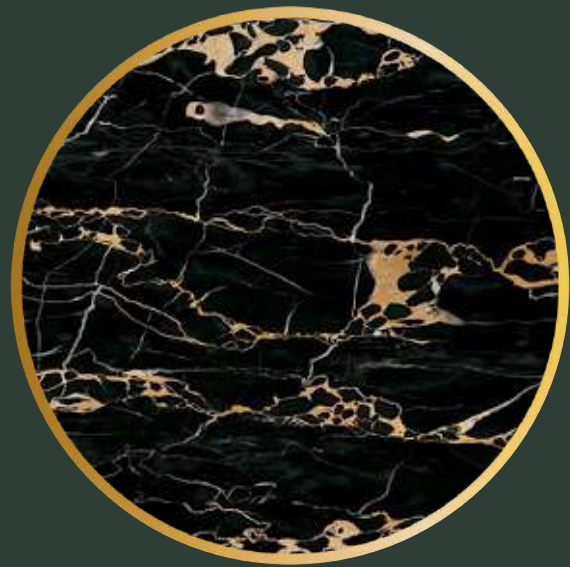

A CUBE
STONE WORLD

ICONIC COLLECTION

larger than life

A CUBE
STONE WORLD

ICONIC COLLECTION

A CUBE
STONE WORLD

PANDA WHITE

GOLDEN PORTORO

A CUBE
STONE WORLD

BURBERRY BEIGE

FANTASY BROWN

A CUBE
STONE WORLD

VIETNAM WHITE

VOLAKKAS

STATUARIO

STATUARIO VENATINO

A CUBE
STONE WORLD

RAIN FOREST GREEN

MICHELANGELO CREAM

ONYX WHITE

A CUBE
STONE WORLD

GREY WILLIAM ITALIAN

GREY OROBICO

ARMANI GREY

VERICOSE GREY

ARMANI GREY

GREY OROBICO

GREY WILLIAM ITALIAN

A CUBE

STONE WORLD

**CONTACT
DETAILS**

WEBSITE