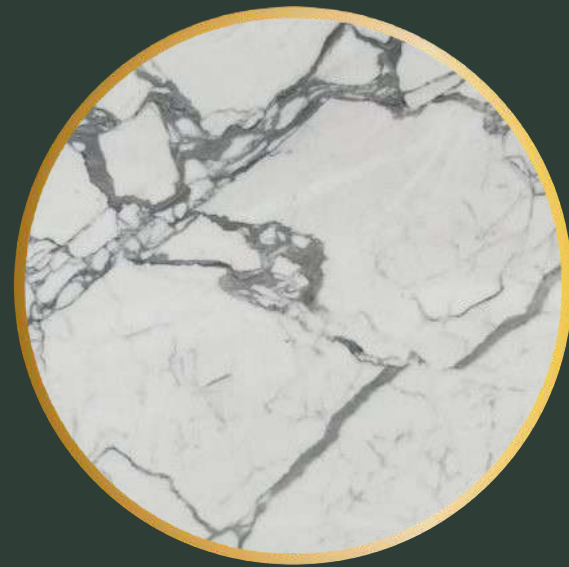

A CUBE
STONE WORLD

ICONIC COLLECTION

larger than life

A CUBE
STONE WORLD

ICONIC COLLECTION

A CUBE
STONE WORLD

PANDA WHITE

GOLDEN PORTORO

A CUBE
STONE WORLD

BURBERRY BEIGE

FANTASY BROWN

A CUBE
STONE WORLD

VIETNAM WHITE

VOLAKKAS

STATUARIO

STATUARIO VENATINO

A CUBE
STONE WORLD

RAIN FOREST GREEN

MICHELANGELO CREAM

ONYX WHITE

A CUBE
STONE WORLD

GREY WILLIAM ITALIAN

GREY OROBICO

ARMANI GREY